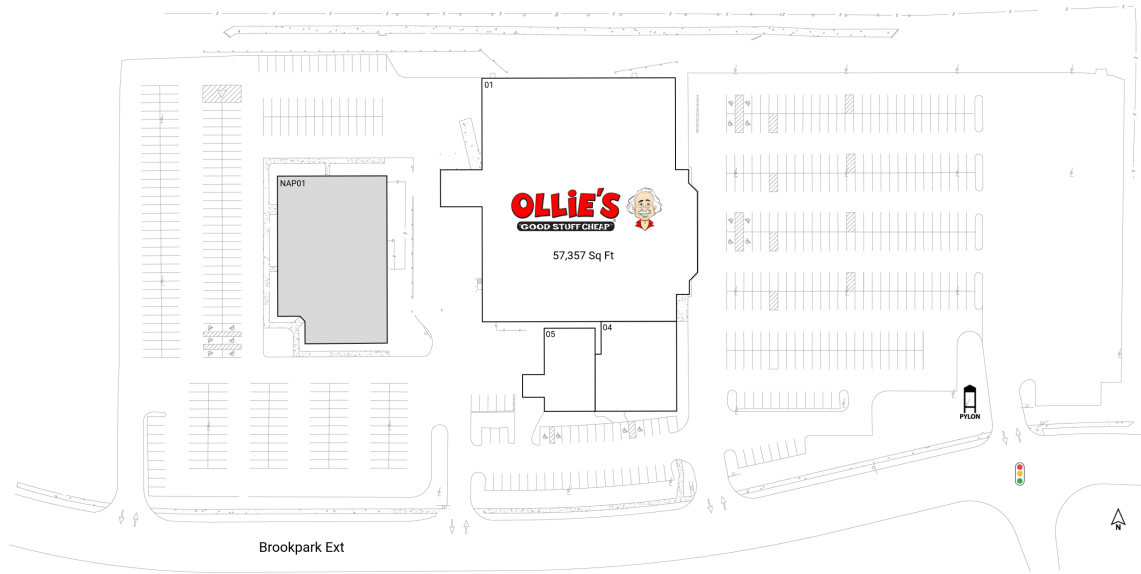

# The Shoppes at North Olmsted

26662 Brookpark Extension | North Olmsted, OH 44070

Cuyahoga County Cleveland, OH 70,003 Sq Ft

41.4203, -81.9196

## Current Tenants Space size listed in square feet

01	Ollie's Bargain Outlet	57,357
04	Recess	8,001
05	N. Olmsted State License Bureau	4,645
NAP01	NAP	0

This site plan is for illustrative and information purposes only, showing the general layout of the shopping center; and is not a legal survey. Brixmor makes no representation or warranty that the shopping center is exactly as depicted as site conditions and tenant mix are subject to change over time.  
5236